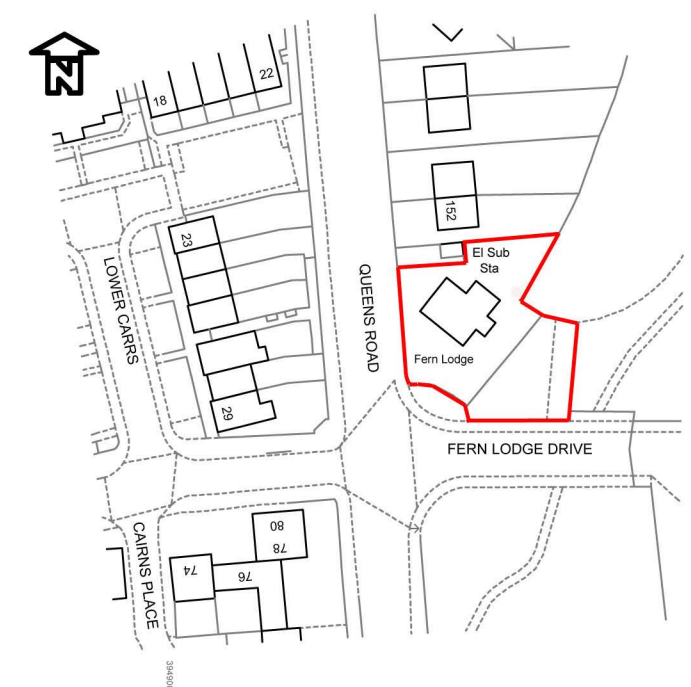

DRAWING TITLE
site plans

SCALE
as shown @ A3

SITE PLAN - 1:500

LOCATION PLAN - 1:1250

Whittaker Design
188 SL JOHN STREET
LEES
OLDHAM OL4 3DS
T: 0161 920 1438
E: INFO@WHITTAKERDESIGN.CO.UK
W: WWW.WHITTAKERDESIGN.CO.UK

PROJECT
FERN LODGE
Queens Rd
Ashton OL6 8EG

DATE Nov 20
DRAWN AD
REVISION

NUMBER
3894.3